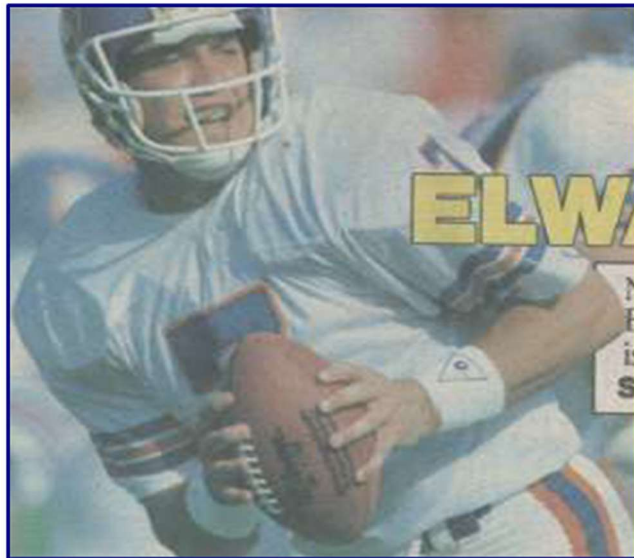

Fig. 85-7. From October 20, 1986 cover of *The Sporting News* (Photo taken at Kansas City, 10/27/85)