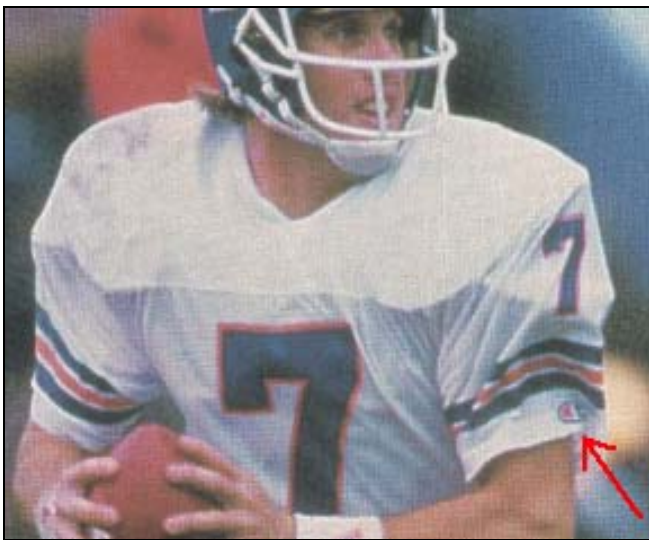

A subsequent review of NFL Films' *Miraclemakers and Heartbreakers: The 1985 Denver Broncos*, shows Elway wearing a white road jersey with sans serif-style numbering in road games at Kansas City on October 27th, Los Angeles on November 24th (see Fig. 85-8) and Pittsburgh on December 1st. A brief shot of Elway behind center in the Kansas City game also clearly depicts the Champion logo on the quarterback's left sleeve.